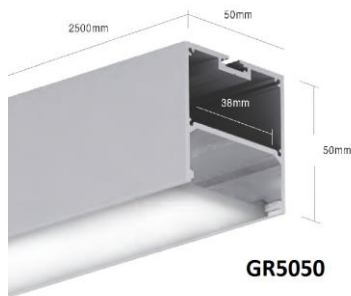

LED STRIP

LED LIGHTING
By Green Illumination

GR5050

LED Strip Light 2.5m in Extrusion

PRODUCT CODE	GR5050-WW	GR5050-CW
LAMP COLOUR	Warm White	Cool White
WATTAGE P/M	26w/pm	26w/pm
INPUT VOLTAGE	24V	24V
LUMEN OUTPUT	2600lm/m	2600lm/m
CRI	80+	80+
COLOUR TEMP	3000K	4000K
BEAM ANGLE	120°	120°
LED P/M	280/m	280/m
IP RATING	IP33	IP33
STRIP WIDTH	36mm	36mm
CONTINUOUS LENGTH	2.5m	2.5m
ADJUSTABLE LENGTH	Every 28 LEDs	Every 28 LEDs
WARRANTY	3 YEARS	3 YEARS
LIFESPAN	30,000 HOURS	30,000 HOURS
INCLUDES	2.5m LED Strip, 2.5m Extrusion & End Caps	2.5m LED Strip, 2.5m Extrusion & End Caps