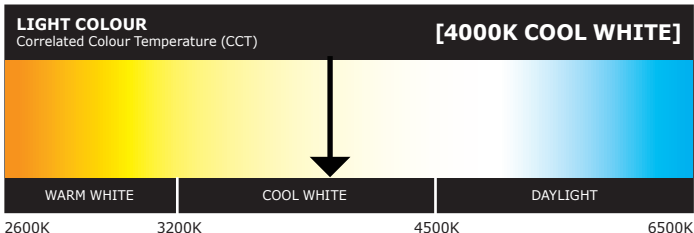

LED Performance

Solid State Lighting Luminaire

Luminous Flux **582 lm**
Luminous Efficacy **58 lm/W**

INPUT POWER **10 W**
TEST VOLTAGE 240V AC

Colour
Correlated Colour Temperature (CCT) **4000 K**
Colour Rendering Index (CRI, Ra) **93**