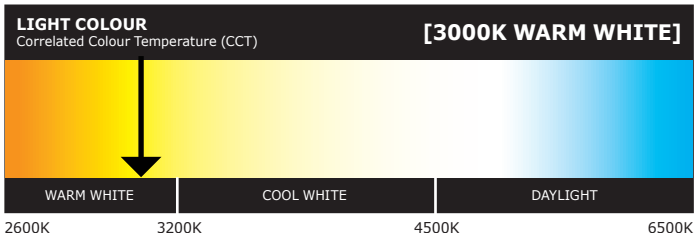

## Solid State Lighting Luminaire

**Luminous Flux** **534 lm**  
**Luminous Efficacy** **53 lm/W**

**INPUT POWER** **10 W**  
TEST VOLTAGE 240V AC

**Colour**  
Correlated Colour Temperature (CCT) **3000 K**  
Colour Rendering Index (CRI, Ra) **92**