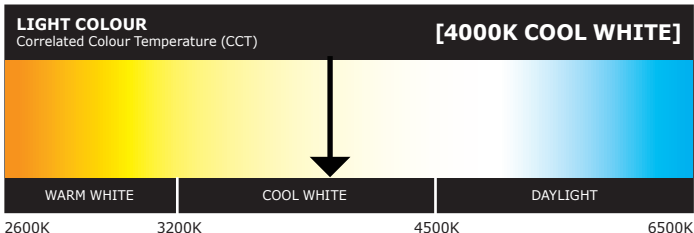

# LED Performance

## Solid State Lighting Luminaire

**Luminous Flux** **970 lm**  
**Luminous Efficacy** **58 lm/W**

**INPUT POWER** **16 W**  
TEST VOLTAGE 240V AC

**Colour**  
Correlated Colour Temperature (CCT) **4000 K**  
Colour Rendering Index (CRI, Ra) **95**