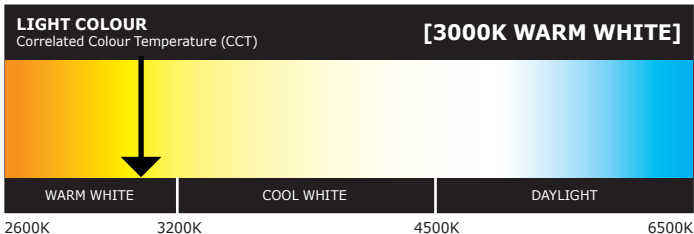

## Solid State Lighting Luminaire

**Luminous Flux** **909 lm**  
**Luminous Efficacy** **55 lm/W**

**INPUT POWER** **16 W**  
TEST VOLTAGE 240V AC

**Colour**  
Correlated Colour Temperature (CCT) **3000 K**  
Colour Rendering Index (CRI, Ra) **92**