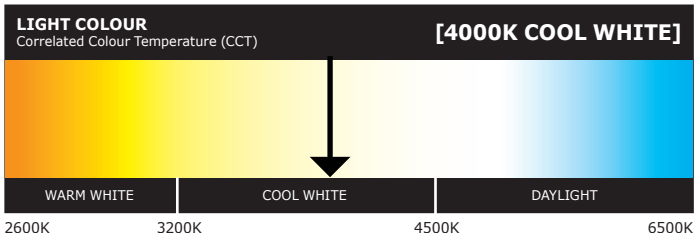

# LED Performance

## Solid State Lighting Luminaire

**Luminous Flux** **730 lm**  
**Luminous Efficacy** **56 lm/W**

**INPUT POWER** **13 W**  
TEST VOLTAGE 240V AC

**Colour**  
Correlated Colour Temperature (CCT) **4000 K**  
Colour Rendering Index (CRI, Ra) **82**