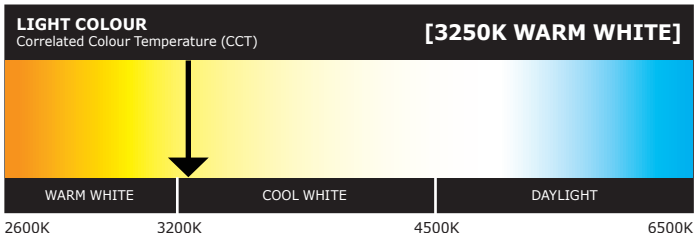

LED Performance

Solid State Lighting Luminaire

Luminous Flux **718 lm**
Luminous Efficacy **56.5 lm/W**

INPUT POWER **12.7 W**
TEST VOLTAGE 240V AC

Colour

Correlated Colour Temperature (CCT) **3250 K**
Colour Rendering Index (CRI, Ra) **82**

Visit www.lightingcouncil.com.au for the Label Reference Guide

The specifications above are contained in certified or accredited reports provided to Lighting Council Australia Ltd by the manufacturer/supplier of this product. Lighting Council Australia makes no representation as to the product's specification or suitability.

☒ Dimmable

☐ Non-dimmable