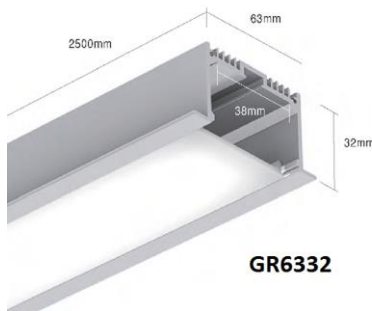

LED STRIP

LED LIGHTING
By Green Illumination

GR6332

LED Strip Light 2.5m in Extrusion

PRODUCT CODE	GR6332-WW	GR6332-CW
LAMP COLOUR	Warm White	Cool White
WATTAGE P/M	26w/pm	26w/pm
INPUT VOLTAGE	24V	24V
LUMEN OUTPUT	2600lm/m	2600lm/m
CRI	80+	80+
COLOUR TEMP	3000K	4000K
BEAM ANGLE	120°	120°
LED P/M	280/m	280/m
IP RATING	IP33	IP33
STRIP WIDTH	36mm	36mm
CONTINUOUS LENGTH	2.5m	2.5m
ADJUSTABLE LENGTH	Every 28 LEDs	Every 28 LEDs
WARRANTY	3 YEARS	3 YEARS
LIFESPAN	30,000 HOURS	30,000 HOURS
INCLUDES	2.5m LED Strip, 2.5m Extrusion & End Caps	2.5m LED Strip, 2.5m Extrusion & End Caps