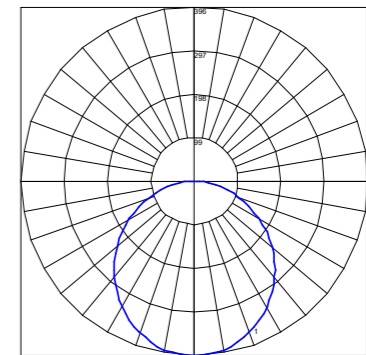

GRL25W

// FEATURES (GRL25W)

- » High Quality Aluminium Housing
- » 120° Beam Angle
- » 1810-1890 Lumens
- » IP44 Rating
- » Available in Warm White 3000K & Cool White 4000K
- » High CRI 80+
- » 3 Year 30,000hr Warranty

POLAR CURVE // GRL25W

GRCL17W

// FEATURES (GRCL17W)

- » High Quality Aluminium Housing
- » 120° Beam Angle
- » 1125-1205 Lumens
- » 71 lumens/per watt
- » Available in Warm White 3000K & Cool White 4000K
- » High CRI 80+
- » 3 Year 30,000hr Warranty

POLAR CURVE // GRCL17W

PRODUCT CODE	WATTAGE	FACE COLOUR	IP RATING	LUMEN OUTPUT	CRI	COLOUR TEMP	BEAM ANGLE
GROL20W-WW	20W	White	IP20	1100lm	80+	3000K- WW	120°
GROL20W-CW	20W	White	IP20	1150lm	80+	4000K- CW	120°
GRL25W-W-WW	25W	White	IP44	1810lm	80+	3000K- WW	120°
GRL25W-W-CW	25W	White	IP44	1890lm	80+	4000K- CW	120°
GRCL17W-W-WW	17W	White	IP21	1125lm	80+	3000K- WW	120°
GRCL17W-W-CW	17W	White	IP21	1205lm	80+	4000K- CW	120°