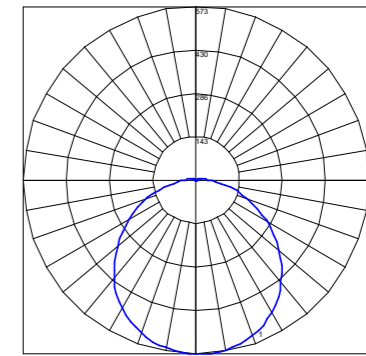

GROL20W

// FEATURES (GROL20W)

- » Cost Effective
- » High Energy Efficiency
- » 120° Beam Angle
- » 1100-1150 Lumens
- » Available in Warm White 3000K & Cool White 4000K
- » 2 Year 20,000hr Warranty

POLAR CURVE // GROL20W

GRL25W

// FEATURES (GRL25W)

- » High Quality Aluminium Housing
- » 120° Beam Angle
- » 1810-1890 Lumens
- » IP44 Rating
- » Available in Warm White 3000K & Cool White 4000K
- » High CRI 80+
- » 3 Year 30,000hr Warranty

POLAR CURVE // GRL25W

GRCL17W

// FEATURES (GRCL17W)

- » High Quality Aluminium Housing
- » 120° Beam Angle
- » 1125-1205 Lumens
- » 71 lumens/per watt
- » Available in Warm White 3000K & Cool White 4000K
- » High CRI 80+
- » 3 Year 30,000hr Warranty

POLAR CURVE // GRCL17W

PRODUCT CODE	WATTAGE	FACE COLOUR	IP RATING	LUMEN OUTPUT	CRI	COLOUR TEMP	BEAM ANGLE
GROL20W-WW	20W	White	IP20	1100lm	80+	3000K- WW	120°
GROL20W-CW	20W	White	IP20	1150lm	80+	4000K- CW	120°
GRL25W-W-WW	25W	White	IP44	1810lm	80+	3000K- WW	120°
GRL25W-W-CW	25W	White	IP44	1890lm	80+	4000K- CW	120°
GRCL17W-W-WW	17W	White	IP21	1125lm	80+	3000K- WW	120°
GRCL17W-W-CW	17W	White	IP21	1205lm	80+	4000K- CW	120°