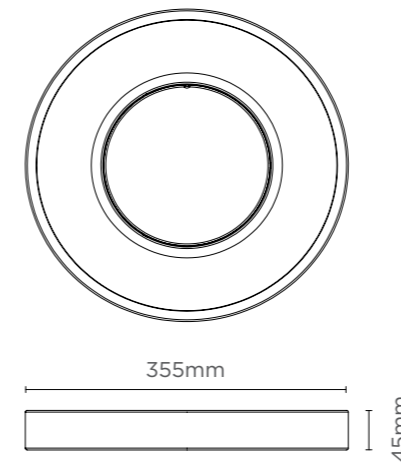

GROL20W

// FEATURES (GROL20W)

- » Cost Effective
- » High Energy Efficiency
- » 120° Beam Angle
- » 1100-1150 Lumens
- » Available in Warm White 3000K & Cool White 4000K
- » 2 Year 20,000hr Warranty

POLAR CURVE // GROL20W

GRL25W

// FEATURES (GRL25W)

- » High Quality Aluminium Housing
- » 120° Beam Angle
- » 1810-1890 Lumens
- » IP44 Rating
- » Available in Warm White 3000K & Cool White 4000K
- » High CRI 80+
- » 3 Year 30,000hr Warranty

POLAR CURVE // GRL25W

GRCL17W

// FEATURES (GRCL17W)

- » High Quality Aluminium Housing
- » 120° Beam Angle
- » 1125-1205 Lumens
- » 71 lumens/per watt
- » Available in Warm White 3000K & Cool White 4000K
- » High CRI 80+
- » 3 Year 30,000hr Warranty

POLAR CURVE // GRCL17W

PRODUCT CODE	WATTAGE	FACE COLOUR	IP RATING	LUMEN OUTPUT	CRI	COLOUR TEMP	BEAM ANGLE
GROL20W-WW	20W	White	IP20	1100lm	80+	3000K- WW	120°
GROL20W-CW	20W	White	IP20	1150lm	80+	4000K- CW	120°
GRL25W-W-WW	25W	White	IP44	1810lm	80+	3000K- WW	120°
GRL25W-W-CW	25W	White	IP44	1890lm	80+	4000K- CW	120°
GRCL17W-W-WW	17W	White	IP21	1125lm	80+	3000K- WW	120°
GRCL17W-W-CW	17W	White	IP21	1205lm	80+	4000K- CW	120°