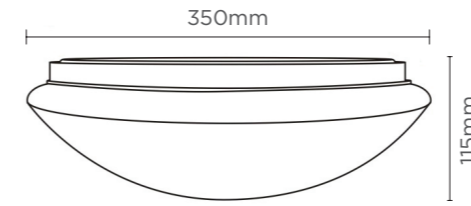

GROL20W

// FEATURES (GROL20W)

- » Cost Effective
- » High Energy Efficiency
- » 120° Beam Angle
- » 1100-1150 Lumens
- » Available in Warm White 3000K & Cool White 4000K
- » 2 Year 20,000hr Warranty

POLAR CURVE // GROL20W

GRL25W

// FEATURES (GRL25W)

- » High Quality Aluminium Housing
- » 120° Beam Angle
- » 1810-1890 Lumens
- » IP44 Rating
- » Available in Warm White 3000K & Cool White 4000K
- » High CRI 80+
- » 3 Year 30,000hr Warranty

POLAR CURVE // GRL25W

GRCL17W

// FEATURES (GRCL17W)

- » High Quality Aluminium Housing
- » 120° Beam Angle
- » 1125-1205 Lumens
- » 71 lumens/per watt
- » Available in Warm White 3000K & Cool White 4000K
- » High CRI 80+
- » 3 Year 30,000hr Warranty

POLAR CURVE // GRCL17W

PRODUCT CODE	WATTAGE	FACE COLOUR	IP RATING	LUMEN OUTPUT	CRI	COLOUR TEMP	BEAM ANGLE
GROL20W-WW	20W	White	IP20	1100lm	80+	3000K- WW	120°
GROL20W-CW	20W	White	IP20	1150lm	80+	4000K- CW	120°
GRL25W-W-WW	25W	White	IP44	1810lm	80+	3000K- WW	120°
GRL25W-W-CW	25W	White	IP44	1890lm	80+	4000K- CW	120°
GRCL17W-W-WW	17W	White	IP21	1125lm	80+	3000K- WW	120°
GRCL17W-W-CW	17W	White	IP21	1205lm	80+	4000K- CW	120°