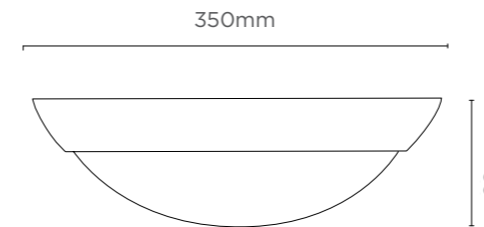

GROL20W

// FEATURES (GROL20W)

- » Cost Effective
- » High Energy Efficiency
- » 120° Beam Angle
- » 1100-1150 Lumens
- » Available in Warm White 3000K & Cool White 4000K
- » 2 Year 20,000hr Warranty

POLAR CURVE // GROL20W

GRL25W

// FEATURES (GRL25W)

- » High Quality Aluminium Housing
- » 120° Beam Angle
- » 1810-1890 Lumens
- » IP44 Rating
- » Available in Warm White 3000K & Cool White 4000K
- » High CRI 80+
- » 3 Year 30,000hr Warranty

POLAR CURVE // GRL25W

GRCL17W

// FEATURES (GRCL17W)

- » High Quality Aluminium Housing
- » 120° Beam Angle
- » 1125-1205 Lumens
- » 71 lumens/per watt
- » Available in Warm White 3000K & Cool White 4000K
- » High CRI 80+
- » 3 Year 30,000hr Warranty

POLAR CURVE // GRCL17W

PRODUCT CODE	WATTAGE	FACE COLOUR	IP RATING	LUMEN OUTPUT	CRI	COLOUR TEMP	BEAM ANGLE
GROL20W-WW	20W	White	IP20	1100lm	80+	3000K- WW	120°
GROL20W-CW	20W	White	IP20	1150lm	80+	4000K- CW	120°
GRL25W-W-WW	25W	White	IP44	1810lm	80+	3000K- WW	120°
GRL25W-W-CW	25W	White	IP44	1890lm	80+	4000K- CW	120°
GRCL17W-W-WW	17W	White	IP21	1125lm	80+	3000K- WW	120°
GRCL17W-W-CW	17W	White	IP21	1205lm	80+	4000K- CW	120°