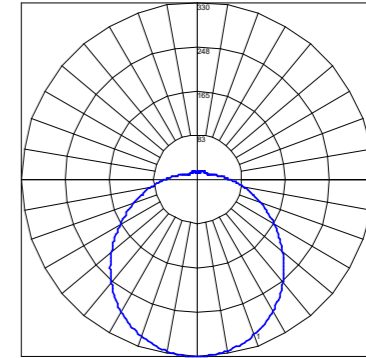

GROL20W

// FEATURES (GROL20W)

- » Cost Effective
- » High Energy Efficiency
- » 120° Beam Angle
- » 1100-1150 Lumens
- » Available in Warm White 3000K & Cool White 4000K
- » 2 Year 20,000hr Warranty

POLAR CURVE // GROL20W

GRL25W

// FEATURES (GRL25W)

- » High Quality Aluminium Housing
- » 120° Beam Angle
- » 1810-1890 Lumens
- » IP44 Rating
- » Available in Warm White 3000K & Cool White 4000K
- » High CRI 80+
- » 3 Year 30,000hr Warranty

POLAR CURVE // GRL25W

GRCL17W

// FEATURES (GRCL17W)

- » High Quality Aluminium Housing
- » 120° Beam Angle
- » 1125-1205 Lumens
- » 71 lumens/per watt
- » Available in Warm White 3000K & Cool White 4000K
- » High CRI 80+
- » 3 Year 30,000hr Warranty

POLAR CURVE // GRCL17W

PRODUCT CODE	WATTAGE	FACE COLOUR	IP RATING	LUMEN OUTPUT	CRI	COLOUR TEMP	BEAM ANGLE
GROL20W-WW	20W	White	IP20	1100lm	80+	3000K- WW	120°
GROL20W-CW	20W	White	IP20	1150lm	80+	4000K- CW	120°
GRL25W-W-WW	25W	White	IP44	1810lm	80+	3000K- WW	120°
GRL25W-W-CW	25W	White	IP44	1890lm	80+	4000K- CW	120°
GRCL17W-W-WW	17W	White	IP21	1125lm	80+	3000K- WW	120°
GRCL17W-W-CW	17W	White	IP21	1205lm	80+	4000K- CW	120°